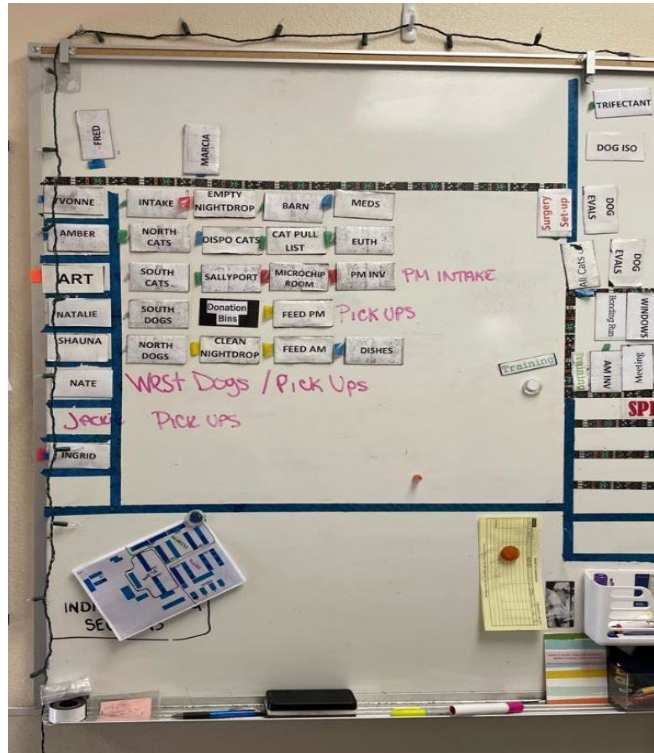

DAILY STAFF ASSIGNMENTS

OLD

NEW

	Monday 12/5/2022	Tuesday 12/6/2022	Wednesday 12/7/2022	Thursday 12/8/2022	Friday 12/9/2022	Saturday 12/10/2022	Sunday 12/11/2022
Ingrid	INTAKE AM/PM MEDS EMPTY ND	INTAKE TILL 2 AM MEDS EMPTY ND VACCINE CLINIC	INTAKE AM/PM MEDS EMPTY ND	INTAKE AM/PM MEDS EMPTY ND	INTAKE AM/PM MEDS EMPTY ND	OFF	OFF
Art	ADMIN PM INV	ADMIN PM INV PM MEDS	ADMIN SALLY PORT PM INV	ADMIN PM INV	ADMIN PM INV	OFF	OFF
Amber	WEST DOGS CAT PULL DISPO	WEST DOGS CAT PULL DISPO	WEST DOGS CAT PULL DISPO	OFF	OFF	ADMIN PM INV	WEST DOGS PM INV
Nate	OFF	NORTH DOGS FEED AM DISHES DONATIONS	SOUTH DOGS CLEAN ND DONATIONS BARN	SOUTH DOGS CAT PULL DISPO BARN CLEAN ND	SOUTH DOGS CAT PULL DISPO CLEAN ND	WEST DOGS CAT PULL DISPO FIX KURANDA BEDS FLOORS	OFF
Shauna	NORTH DOGS FEED AM DISHES DONATIONS	ALL CATS SALLY PORT BARN FLOORS	OFF	OFF	NORTH CATS SALLY PORT BARN FLOORS	NORTH DOGS FEED AM DISHES DONATIONS	NORTH DOGS FEED AM DISHES DONATIONS
Natalie	ALL CATS SALLY PORT BARN FLOORS	OFF	OFF	VAC	WEST DOGS CLEAN ND FEED PM DONATIONS	SOUTH DOGS CLEAN ND BARN	SOUTH DOGS FEED PM CLEAN ND BARN
Vince	OFF	OFF	NORTH DOGS FEED AM DISHES	NORTH DOGS FEED AM DISHES	NORTH DOGS FEED AM DISHES	ALL CATS SALLY PORT MC ROOM	ALL CATS SALLY PORT MC ROOM
Brian	SOUTH DOGS CLEAN ND MC ROOM FEED PM	SOUTH DOGS CLEAN ND MC ROOM FEED PM	NORTH CATS FEED PM FLOORS	ALL CATS SALLY PORT MC ROOM FEED PM	OFF	OFF	INTAKE AM/PM MEDS EMPTY ND
Justine	OFF	SOUTH CATS VACCINE CLINIC	SOUTH CATS MC ROOM HELP CLOSE FRONT OFFICE	WEST DOGS SALLY PORT HELP CLOSE FRONT OFFICE	SOUTH CATS FRONT OFFICE	INTAKE AM/PM MEDS EMPTY ND	OFF